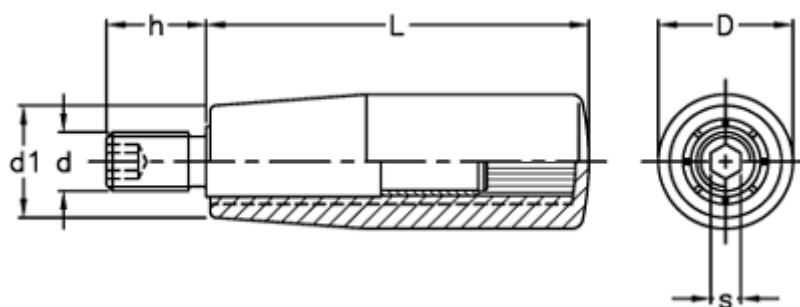

Data Sheet

Article number: 2304024961

Description: E+G Revolving handle
I.601/80+x-M8

Measures

D	= 26
d1	= 21
d 6g	= M8
h	= 15
L	= 80
s	= 4